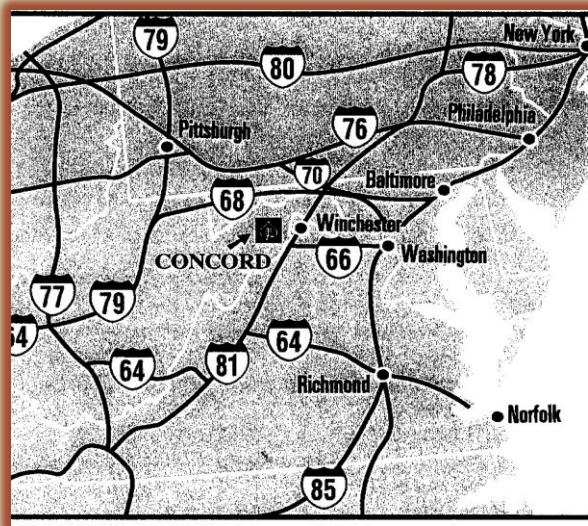

GETTING TO CONCORD IS EASY!

Concord is nestled in the panoramic Potomac Highlands of West Virginia, less than two hours from the Baltimore-Washington region, and only 20 minutes from Winchester, VA and the Interstate 81 corridor.

NEARBY ATTRACTIONS

Golf + Horseback Riding + Appalachian Trail + Fishing + National Parks + Antique Shopping + Canoeing + Snow Tubing + White Water Rafting + And MORE!